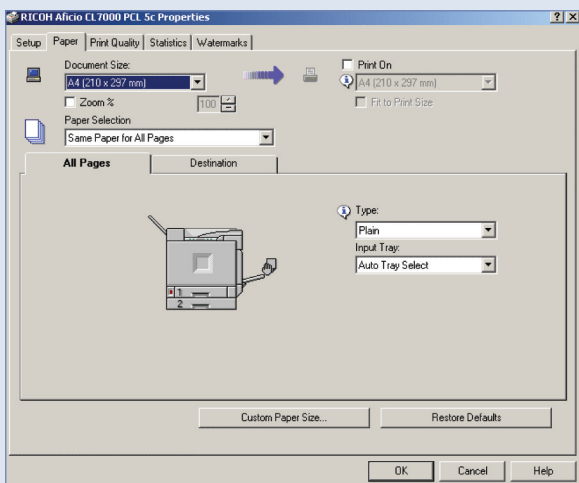

Device Option Utility for Citrix® MetaFrame™ is available for no charge via www.ricoh-usa.com and integrates with your workflow in minutes, plus enhances print versatility by:

- Allowing System Administrators to set up MFPs and printers for Aficio™ devices that are compatible* with Citrix® MetaFrame™. Users can then enjoy the full functionality of enhanced print features/options thanks to the, "Auto Create Printer and Device Option Utility Software."
- Capitalizing on the enhanced printing options that were once not possible within a Citrix® MetaFrame™ environment, such as:
  - Optional paper trays to handle a variety of stocks/sizes, then making appropriate tray selections from multiple drawers
  - Duplexing for convenient two-sided printing
  - Finishing documents with stapling or hole-punching
  - Sending files to the MFP/Printer
  - Directing documents to the mailbox output bin
- Cost-effectively expanding your print management capabilities. The Auto Installed Printers feature automatically tells the server where the printer you're using is located and what its capabilities are, so you have instant access to a network printer plus all the features you need to create a finished document.

Without Device Option Utility

Citrix® MetaFrame™ will only allow users to see the default settings on the main unit